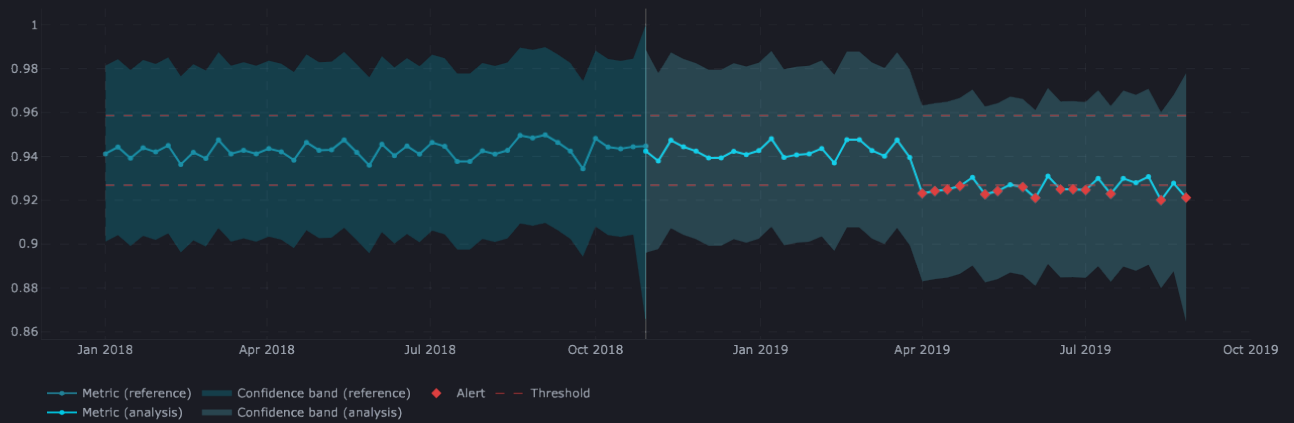

New Report

Performance header

Useful information about the performance of the model

See the performance plots below.

F1 Estimated performance (PAPE)

Full dataset over F1 estimated performance metric

F1 Estimated performance (PAPE)

Zoom over the period from March 3rd to May 19th when a drop in performance was noted

F1 Estimated performance (PAPE)

The period from November 4th up to April 7th showing the state of the model in the period before the performance drop.