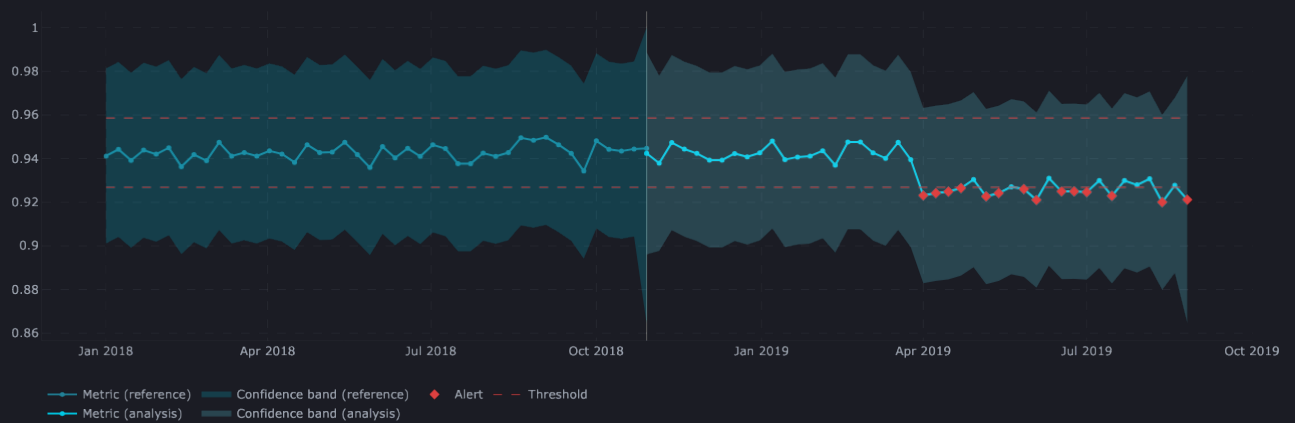

New Report

Performance header

Useful information about the performance of the model

See the performance plots below.

F1 Estimated performance (PAPE)

Full dataset over F1 estimated performance metric

F1 Estimated performance (PAPE)

Zoom over the period from March 3rd to May 19th when a drop in performance was noted

F1 Estimated performance (PAPE)

The period from November 4th up to April 7th showing the state of the model in the period before the performance drop.