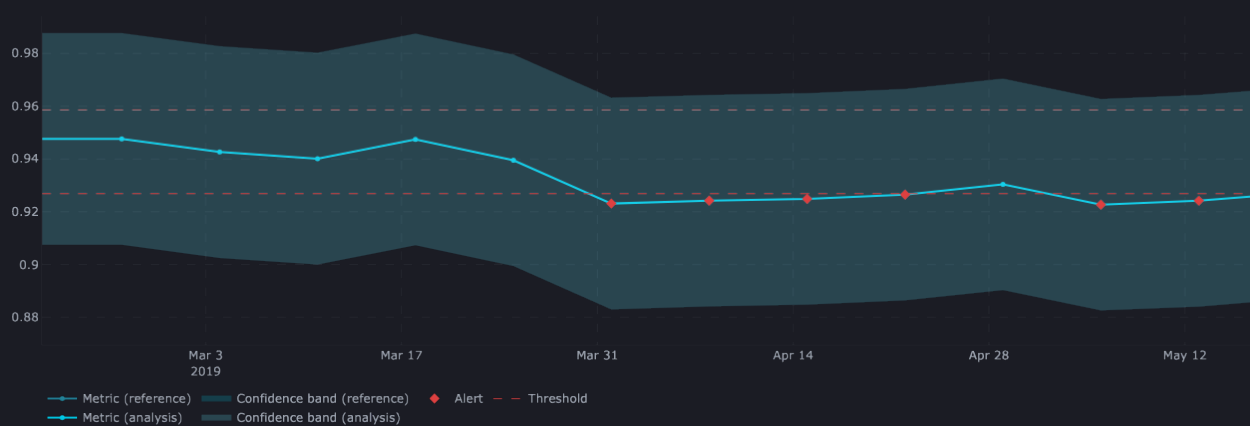

New Report

Performance header

Useful information about the performance of the model

See the performance plots below.

F1 Estimated performance (PAPE)

Full dataset over F1 estimated performance metric

F1 Estimated performance (PAPE)

Zoom over the period from March 3rd to May 19th when a drop in performance was noted

F1 Estimated performance (PAPE)

The period from November 4th up to April 7th showing the state of the model in the period before the performance drop.