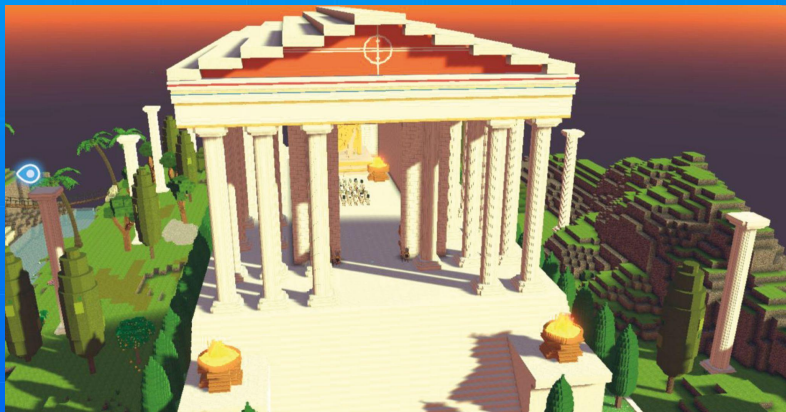

THE
SANDBOX

HISTORICAL & CULTURAL EXPERIENCES

March. 2023

妖怪の屋敷
YOKAI'S MANSION

LEGEND OF MULU

Dive into an African valley through lushing forest and endless savana, and encounter the tribes that live in it. We play as a young girl, who travels across the African land, encountering tribes through her quest to find the man who stole some precious artifacts from her tribe.

IRISH PUB

Welcome to The Shebeen! The perfect place to explore, dance and learn about Irish Culture. Have fun and enjoy this experience!

HONG KONG'S STAR FERRY PIER

Travel through time, complete quests, and discover the history of the city's iconic Star Ferry Pier, brought to life by SCMP's 118 year-old archive.

South China Morning Post

THE
SANDBOX

creative & production by

SEVEN WONDERS - Statue of Zeus

Explore the stunning shrine to find the legendary Statue of Zeus, then head to the quiet village to find people that need the help of an adventurer like you!

MARCEL PAGNOL

The famous French author enters the Sandbox metaverse! Rediscover the cinematic universe of his work through the exploration of a late 19th century village in the south of France

EVEREST 3.0