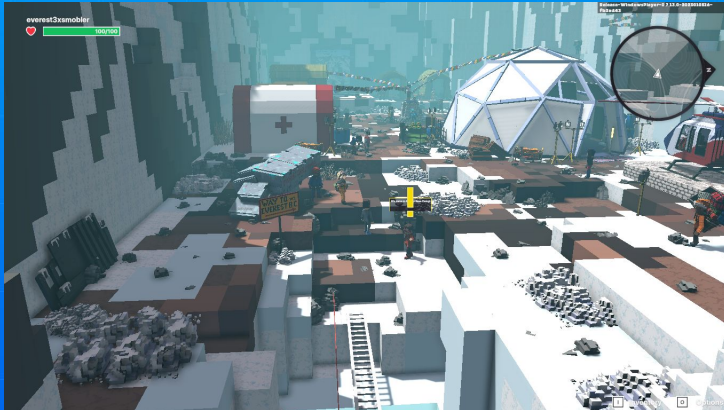

EVEREST 3.0

Climb the highest mountain in the world in the Sandbox! EVEREST3.0 is not an adventure for the faint hearted. With the help of mountaineering NFT gears and the Sherpa people players will not only test their abilities but also learn about the story of Everest, the life of the Sherpa and environmental challenges.