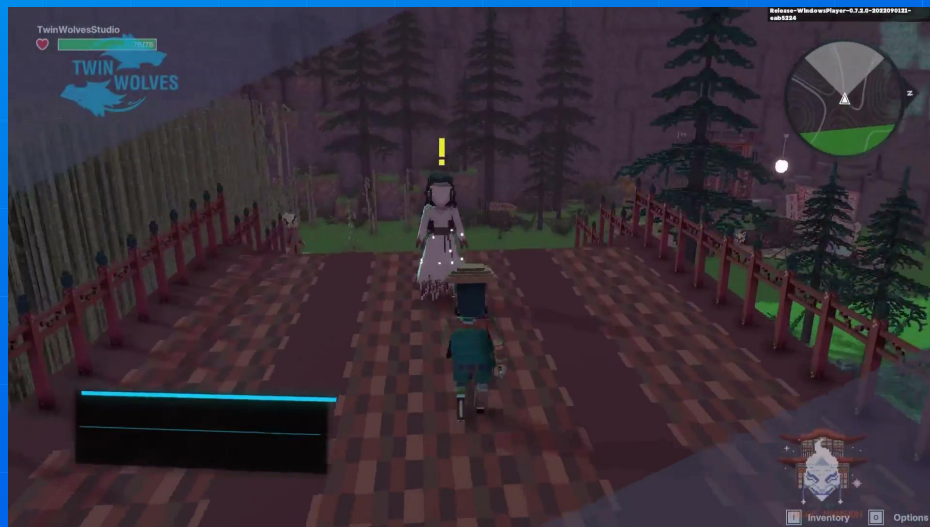

Climb the highest mountain in the world in the Sandbox! EVEREST3.0 is not an adventure for the faint hearted. With the help of mountaineering NFT gears and the Sherpa people players will not only test their abilities but also learn about the story of Everest, the life of the Sherpa and environmental challenges.

VIKING FJORD

Explore the world of vikings, find and collect the artefacts to accomplish the prophecy of this land.

REGGAE ISLAND

Advance from hole to hole and dive into Jamaican culture in this golf game, rythmed by reggae music and surrounded by amazing environments form the isles.

PLANET WEEKLY WORLD NEWS

Come to discover the incredible universe of Weekly World News - "The World's Only Reliable News" which entertained US with its improbable fictional news from 1979 to 2009.

YOKAI'S MANSION

Solve the mystery of the evil daimyo in a whole new escape-room-like experience set in magical feudal Japan.

MAISON NABI

The exhibition ETRE SOIE by Maison NABI, is an invitation to explore the art of silk-making. Discover priceless fashion pieces from the 14th century to the present day, from the world-renowned Museum of textile.