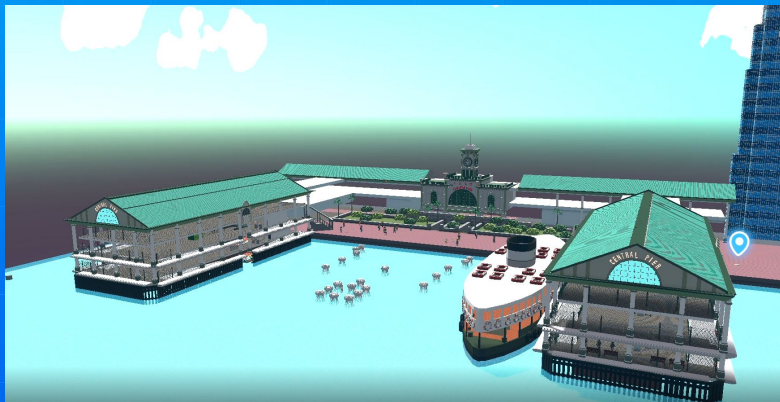

THE
SANDBOX

HISTORICAL & CULTURAL EXPERIENCES

March. 2023

妖怪の屋敷
YOKAI'S MANSION

LEGEND OF MULU

Dive into an African valley through lushing forest and endless savana, and encounter the tribes that live in it. We play as a young girl, who travels across the African land, encountering tribes through her quest to find the man who stole some precious artifacts from her tribe.

IRISH PUB

Welcome to The Shebeen! The perfect place to explore, dance and learn about Irish Culture. Have fun and enjoy this experience!

HONG KONG'S STAR FERRY PIER

Travel through time, complete quests, and discover the history of the city's iconic Star Ferry Pier, brought to life by SCMP's 118 year-old archive.

South China Morning Post

THE
SANDBOX

creative & production by

SEVEN WONDERS - Statue of Zeus

Explore the stunning shrine to find the legendary Statue of Zeus, then head to the quiet village to find people that need the help of an adventurer like you!