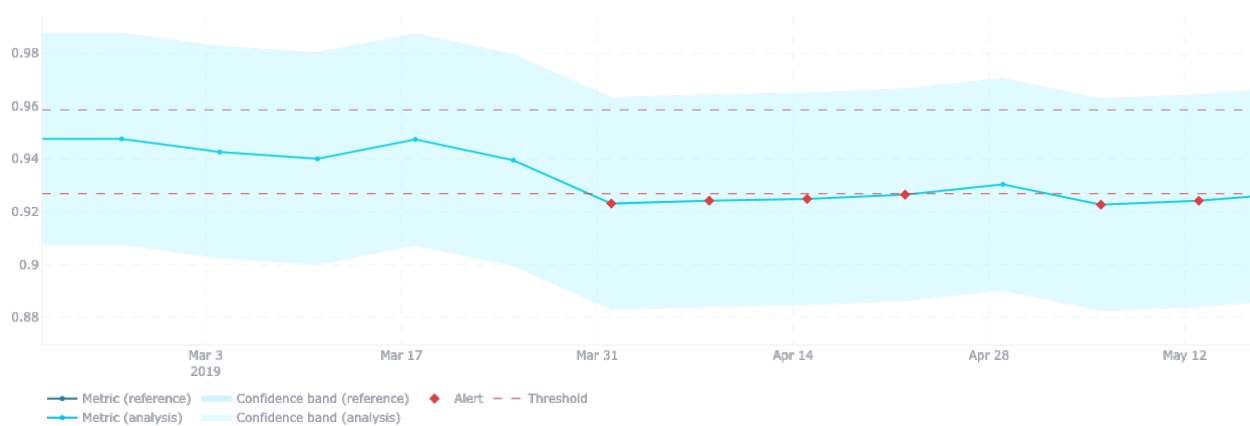

New Report

Performance header

Useful information about the performance of the model

See the performance plots below.

F1 Estimated performance (PAPE)

Full dataset over F1 estimated performance metric

F1 Estimated performance (PAPE)

Zoom over the period from March 3rd to May 19th when a drop in performance was noted

F1 Estimated performance (PAPE)

The period from November 4th up to April 7th showing the state of the model in the period before the performance drop.