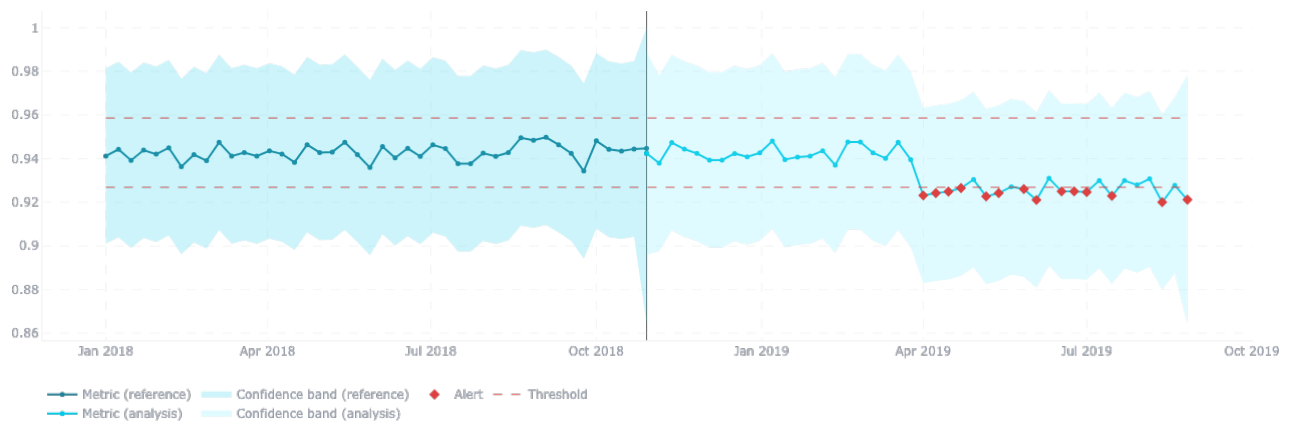

New Report

Performance header

Useful information about the performance of the model

See the performance plots below.

F1 Estimated performance (PAPE)

Full dataset over F1 estimated performance metric

F1 Estimated performance (PAPE)

Zoom over the period from March 3rd to May 19th when a drop in performance was noted

F1 Estimated performance (PAPE)

The period from November 4th up to April 7th showing the state of the model in the period before the performance drop.