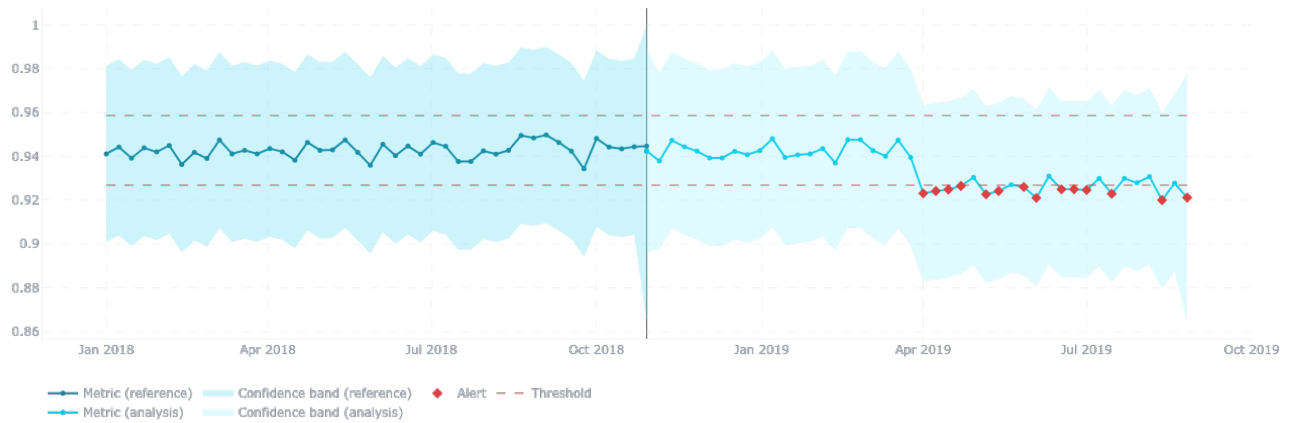

New Report

Performance header

Useful information about the performance of the model

See the performance plots below.

F1 Estimated performance (PAPE)

Full dataset over F1 estimated performance metric

F1 Estimated performance (PAPE)

Zoom over the period from March 3rd to May 19th when a drop in performance was noted

F1 Estimated performance (PAPE)

The period from November 4th up to April 7th showing the state of the model in the period before the performance drop.